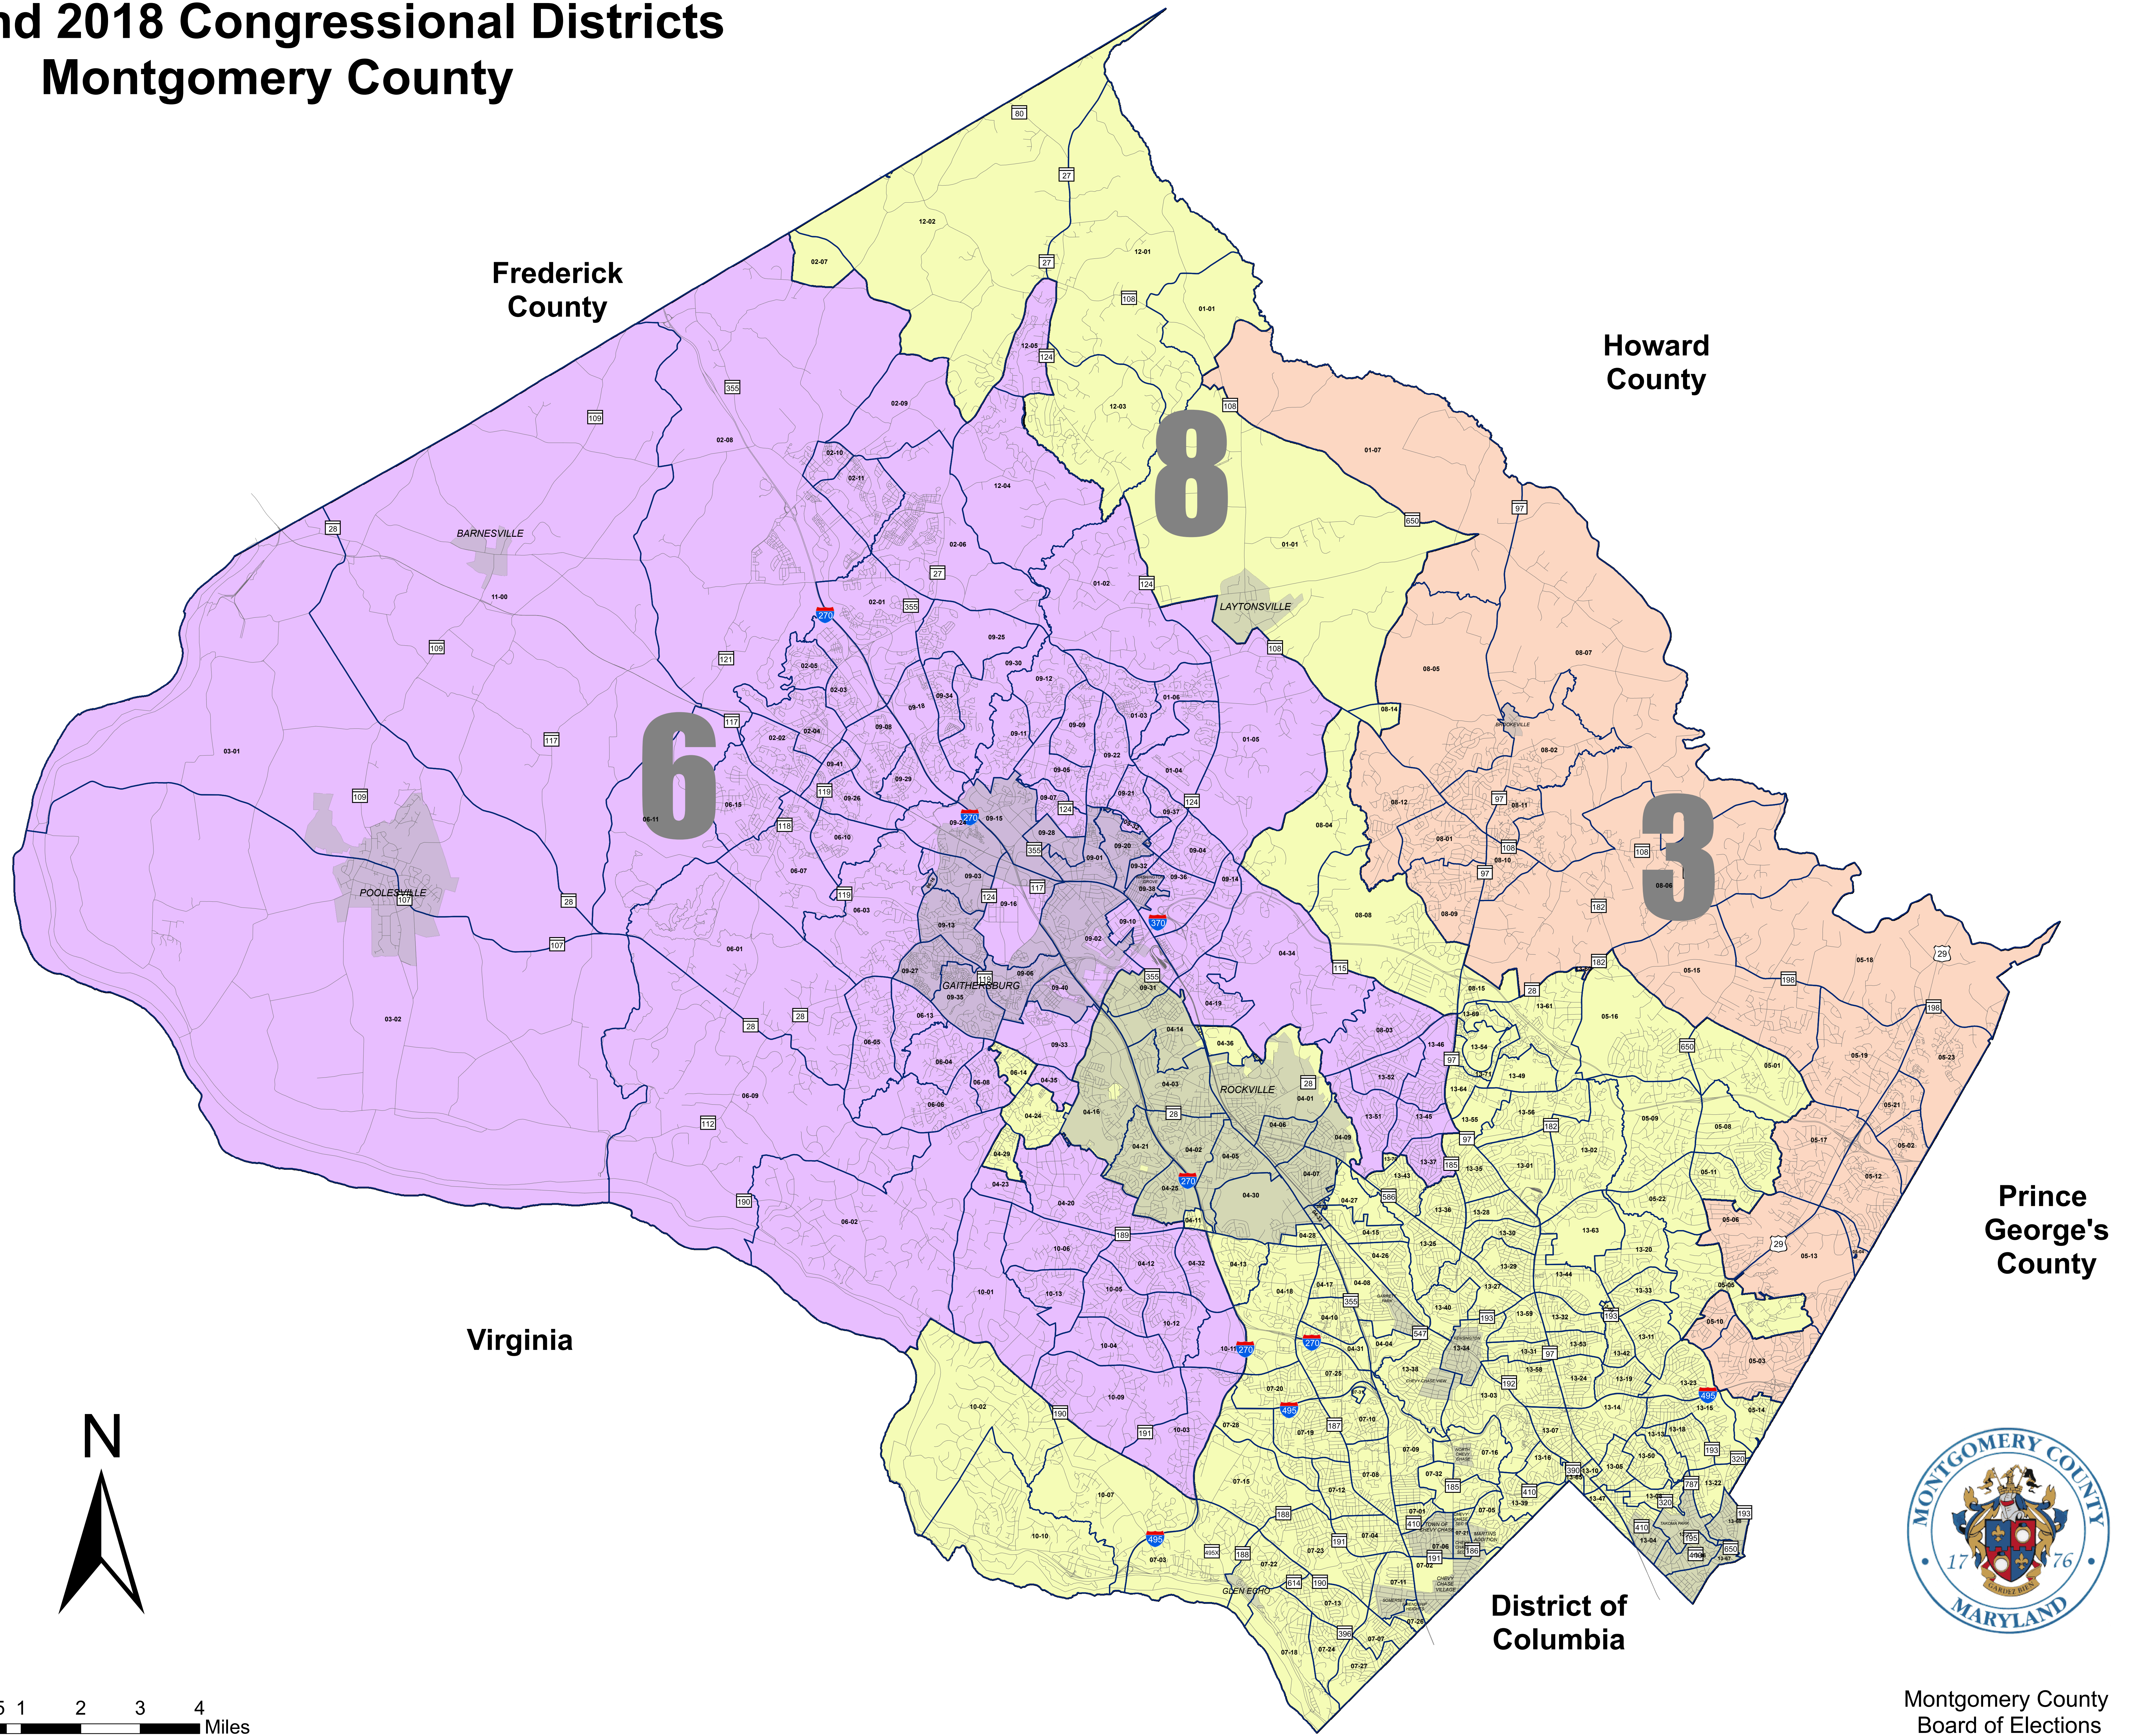

Maryland 2018 Congressional Districts Montgomery County

Montgomery County
Board of Elections

2018 MONTGOMERY COUNTY PRECINCTS WITHIN CONGRESSIONAL DISTRICTS

CONGRESSIONAL DISTRICT 3

(24 Precincts)

01-07
05-02
05-03
05-04
05-06
05-10
05-12
05-13
05-15
05-17
05-18
05-19
05-21
05-23
08-01
08-02
08-05
08-06
08-07
08-09
08-10
08-11
08-12
13-60

CONGRESSIONAL DISTRICT 6

(94 Precincts)

01-02 04-42 09-08 09-35
01-03 06-01 09-09 09-36
01-04 06-02 09-10 09-37
01-05 06-03 09-11 09-38
01-06 06-04 09-12 09-39
02-01 06-05 09-13 09-40
02-02 06-06 09-14 09-41
02-03 06-07 09-15 10-01
02-04 06-08 09-16 10-03
02-05 06-09 09-18 10-04
02-06 06-10 09-20 10-05
02-08 06-11 09-21 10-06
02-09 06-13 09-22 10-09
02-10 06-15 09-24 10-11
02-11 06-16 09-25 10-12
03-01 08-03 09-26 10-13
03-02 09-01 09-27 11-00
04-12 09-02 09-28 12-04
04-19 09-03 09-29 12-05
04-20 09-04 09-30 13-37
04-23 09-05 09-32 13-45
04-32 09-06 09-33 13-46
04-34 09-07 09-34 13-51
04-35 13-52

CONGRESSIONAL DISTRICT 8

(140 Precincts)

01-01 04-37 07-19 13-08 13-44
02-07 04-38 07-20 13-10 13-47
04-01 04-40 07-21 13-11 13-49
04-02 04-41 07-22 13-13 13-50
04-03 04-43 07-23 13-14 13-53
04-04 05-01 07-24 13-15 13-54
04-05 05-05 07-25 13-16 13-55
04-06 05-08 07-26 13-18 13-56
04-07 05-09 07-27 13-19 13-57
04-08 05-11 07-28 13-20 13-58
04-09 05-14 07-31 13-21 13-59
04-10 05-16 07-32 13-22 13-61
04-11 05-22 08-04 13-23 13-63
04-13 06-14 08-08 13-24 13-64
04-14 07-01 08-14 13-25 13-65
04-15 07-02 08-15 13-27 13-67
04-16 07-03 09-31 13-28 13-68
04-17 07-04 10-02 13-29 13-69
04-18 07-05 10-07 13-30 13-70
04-21 07-06 10-10 13-31 13-71
04-24 07-07 12-01 13-32
04-25 07-08 12-02 13-33
04-26 07-09 12-03 13-34
04-27 07-10 13-01 13-35
04-28 07-11 13-02 13-36
04-29 07-12 13-03 13-38
04-30 07-13 13-04 13-39
04-31 07-15 13-05 13-40
04-33 07-16 13-06 13-42
04-36 07-18 13-07 13-43